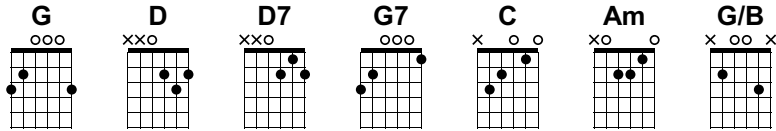

Terang Bulan

♩ = 91

Intro

G (000) **D** (xx0) **D7** (xx0) **G** (000)

1 slide git. 2 3 4 5 vocals

G (000) **D** (xx0)

6 7 8 9

G (000)

D7

G

Measures 22-25 of the musical score. Measure 22 starts with a G chord. Measure 23 has a D chord. Measure 24 has a D7 chord. Measure 25 features a long note with a slide line above it, labeled "vocals".

G/B

Measures 38-40 of the musical score. Measure 38 has a G chord. Measure 39 has a D chord. Measure 40 has a D7 chord.

slide git.

mondharmonica

C

G

D

D7

G

Measures 41-45 of the musical score. Measure 41 has a C chord. Measure 42 has a G chord. Measure 43 has a D chord. Measure 44 has a D7 chord. Measure 45 has a G chord.

G **D**

46 47 48 49

G

50 51 52

G **G** **G7** **C**